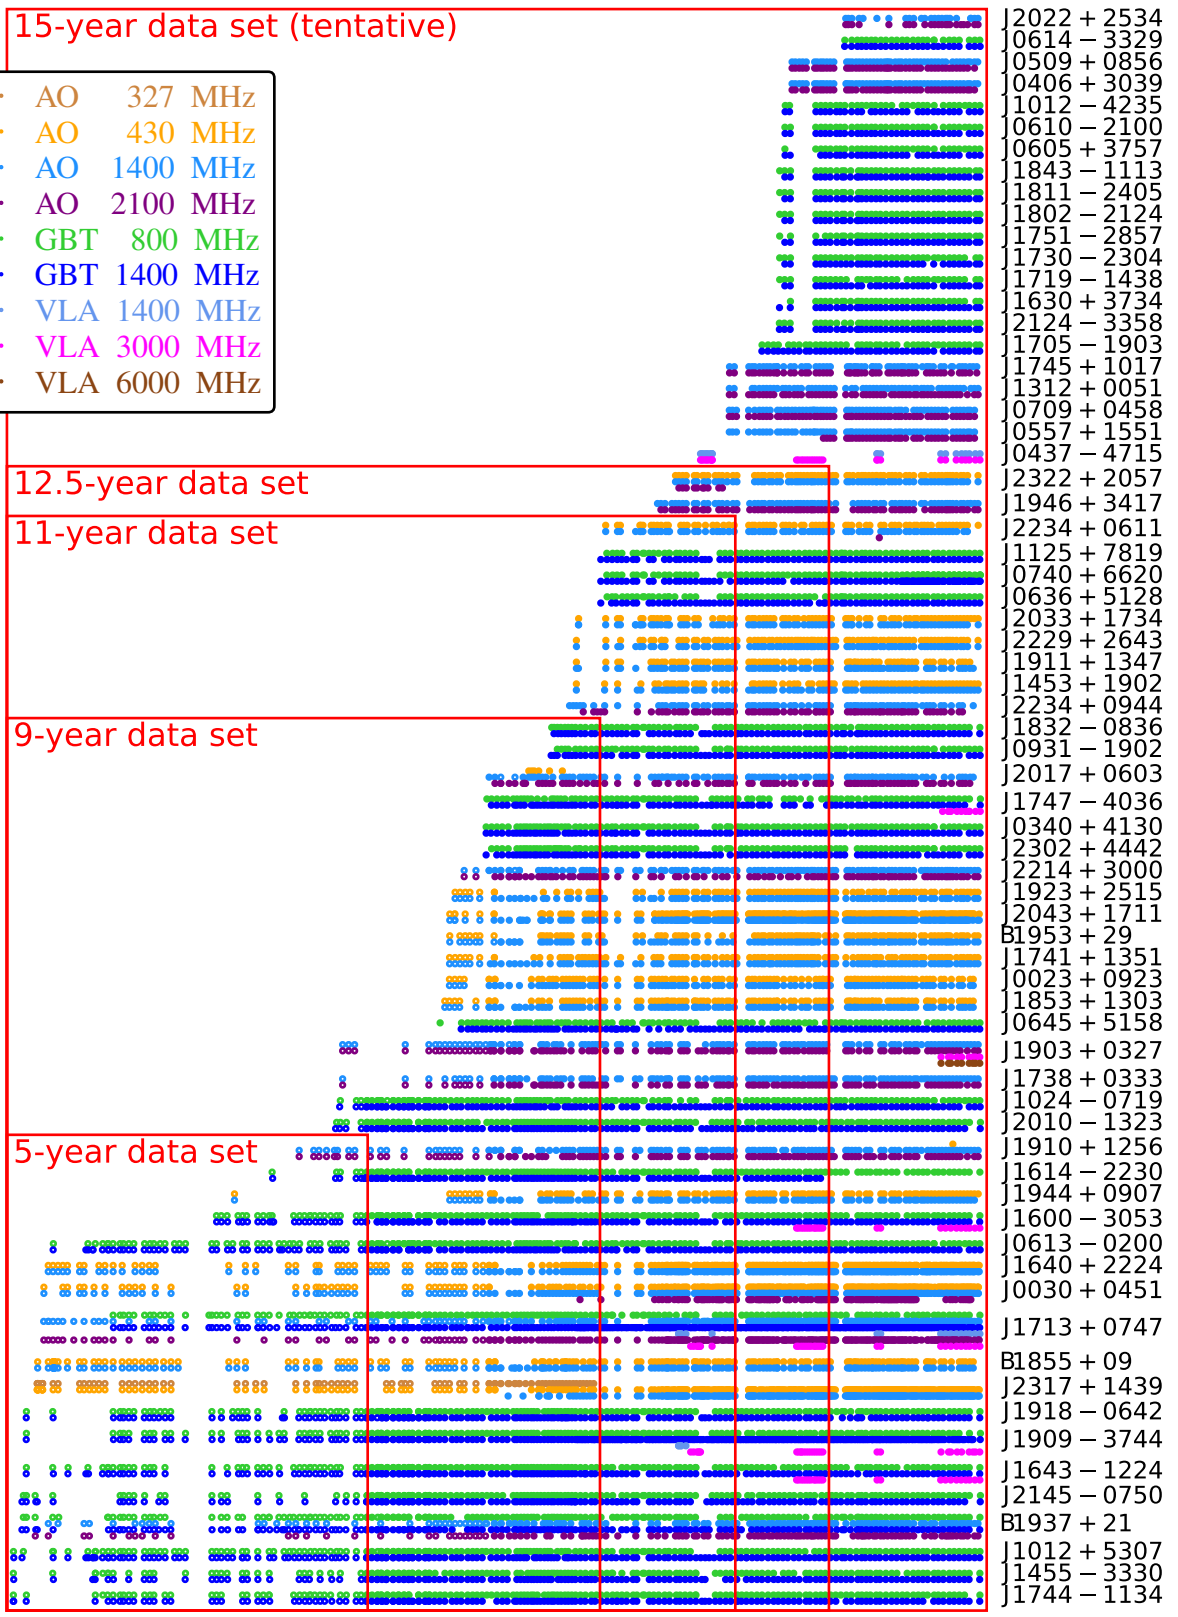

15-year data set (tentative)

- AO 327 MHz
- AO 430 MHz
- AO 1400 MHz
- AO 2100 MHz
- GBT 800 MHz
- GBT 1400 MHz
- VLA 1400 MHz
- VLA 3000 MHz
- VLA 6000 MHz

12.5-year data set

11-year data set

9-year data set

5-year data set

2004 2006 2008 2010 2012 2014 2016 2018 2020

Date [yr]